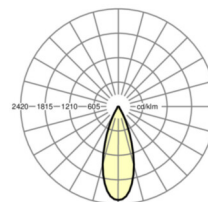

LIGHTING TECHNOLOGY

Placement	LED, Colour rendering/Light colour CRI ≥ 90 / 3000K
Colour tolerance (MacAdam)	3SDCM
Nominal luminous flux	6436lm
LED service life	50000h L80/B10 (Tq 25°C)
Luminaire luminous efficiency	93lm/W
UGR lat./long.	24.7 / 24.7

MECHANICS

Housing colour	silver grey/white aluminium RAL 9006
Dimensions (LxWxDxH)	765mm x 55mm x 201mm
Weight (net)	2.5kg
Swivel and turn area (x/y/z)	+ 90° / 0° / 335°
Type of installation	Mounting rail system installation, Light structure

Dimensions

L	765 mm	Length
B	55 mm	Width
H	201 mm	Height

DEEP-LINK

<https://www.regiolux.de/en/article/19105504035>

Reference	LED 6400lm 930
ηLB	100 %
Φ ↓/↑	100 % / 0 %
UGR lat./long.	24.7 / 24.7